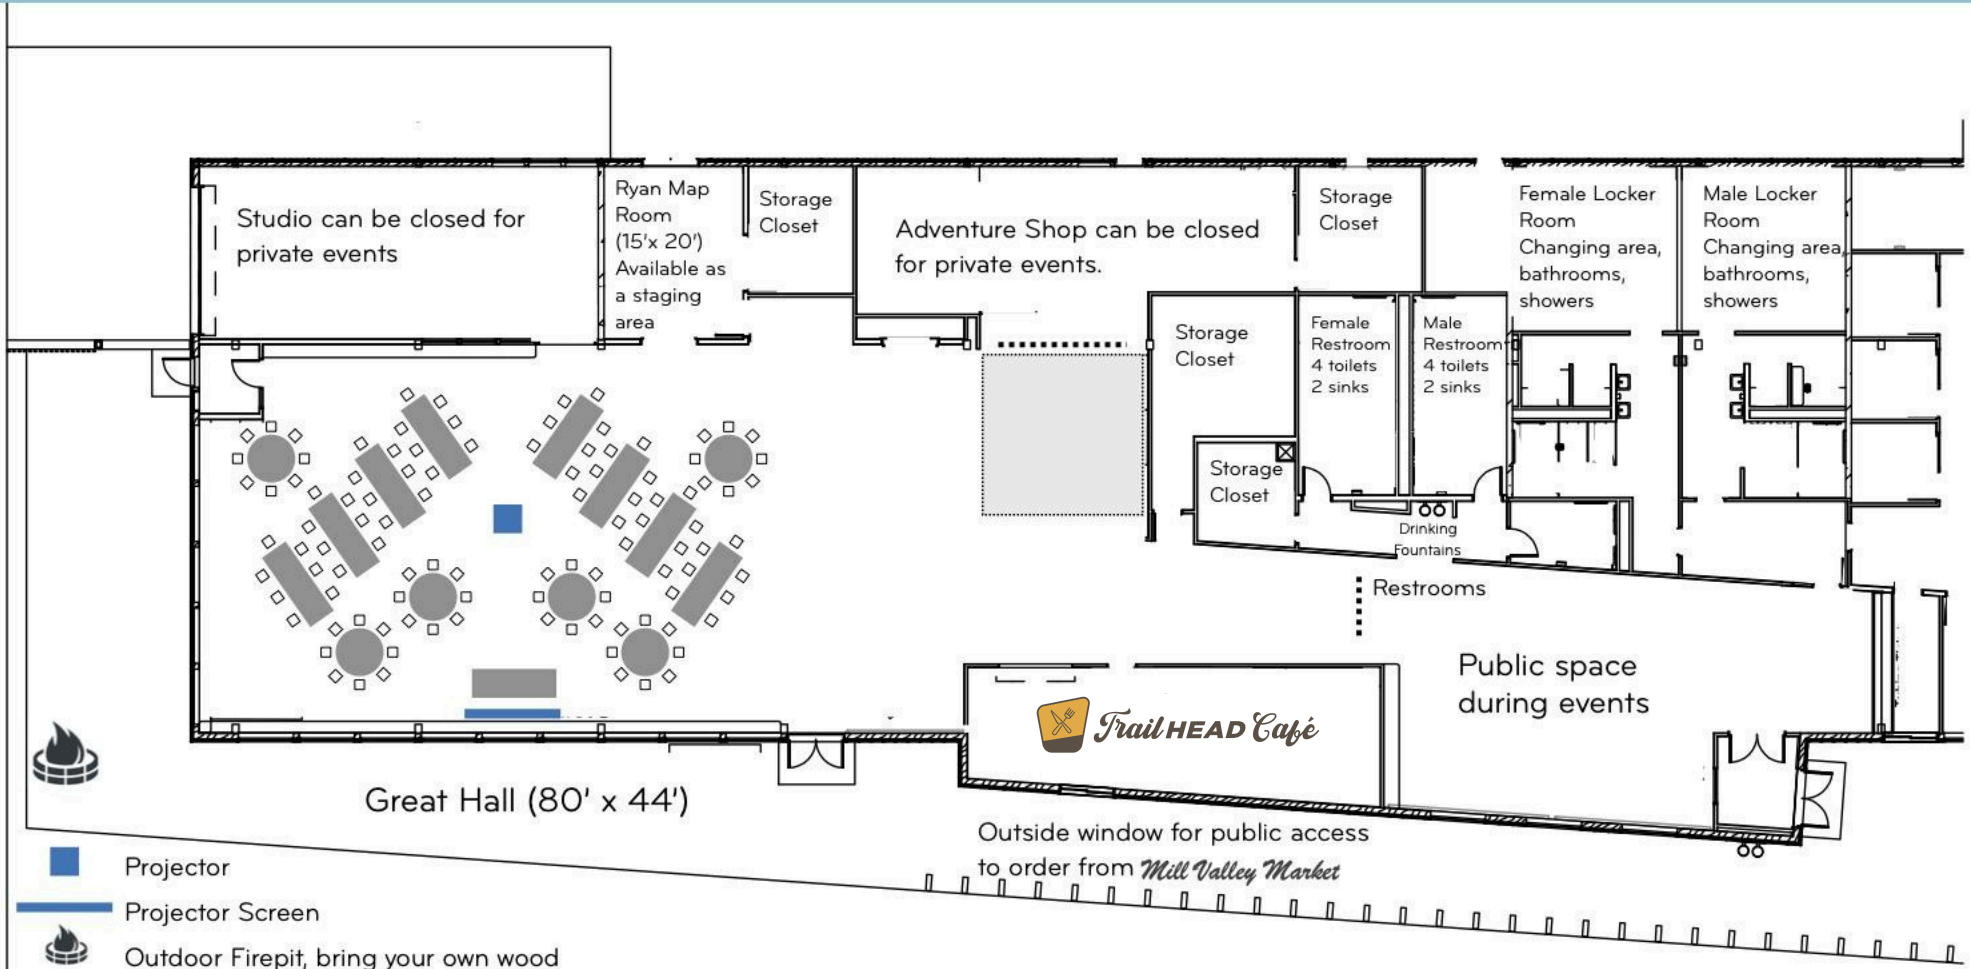

THE TRAILHEAD GREAT HALL

PRESENTATION LAYOUT, SEATS 120

-  Projector
-  Projector Screen
-  Outdoor Firepit, bring your own wood
-  8' x 3' Rectangular Table, each seats 8-10
-  60" Round Table, each seats 8-9
-  Adventure Shop is mobile and can be packed away for this additional 20' x 20' space.

Additional Tables available

- 10 60" Round Tables
- 4 30"x72" Rectangular Tables

For an additional charge, Buffet Tables are available

- 4 36"x72"x36"H Rectangular Tables