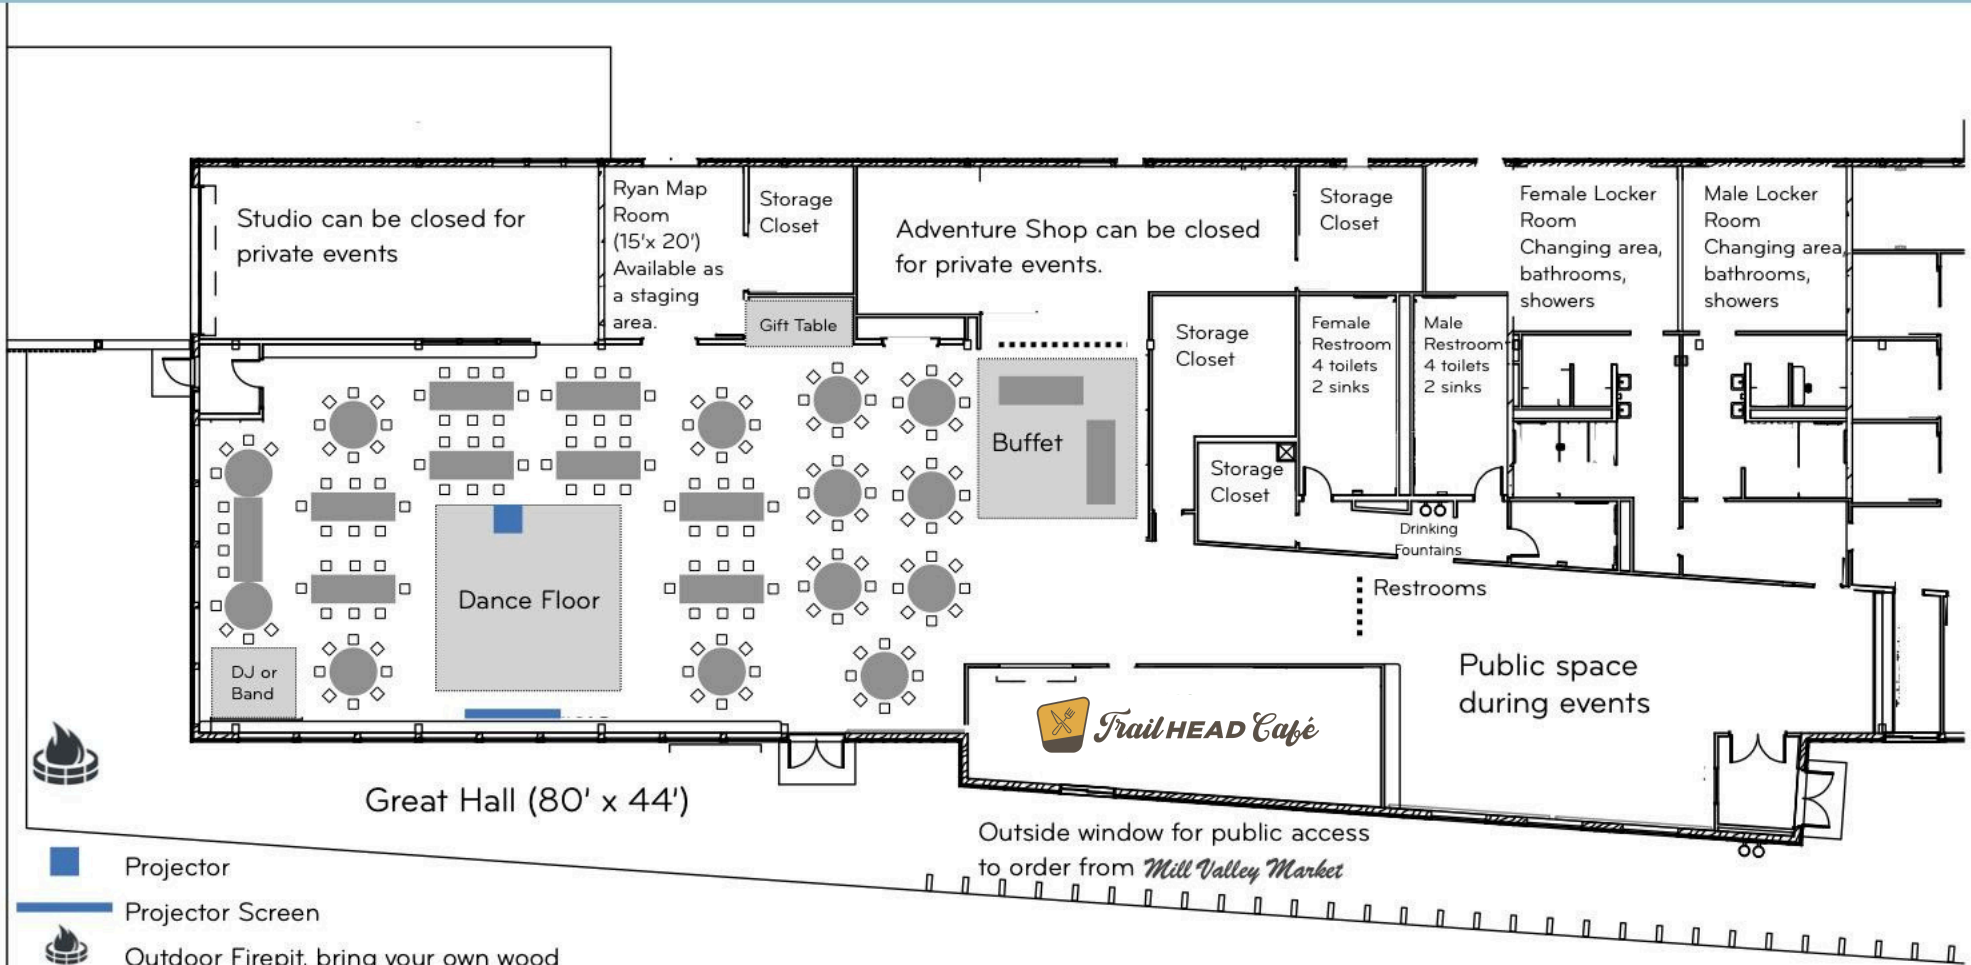

THE TRAILHEAD GREAT HALL

RECEPTION LAYOUT WITH NORTH HEAD TABLE, BAND & DANCE FLOOR, SEATS 180-190

-  Projector
-  Projector Screen
-  Outdoor Firepit, bring your own wood
-  8' x 3' Rectangular Table, each seats 8-10
-  60" Round Table, each seats 8-9
-  Adventure Shop is mobile and can be packed away for this additional 20' x 20' space.

- Additional Tables available
- 4 60" Round Tables
 - 4 30"x72" Rectangular Tables
- For an additional charge, Buffet Tables are available
- 4 36"x72"x36"H Rectangular Tables